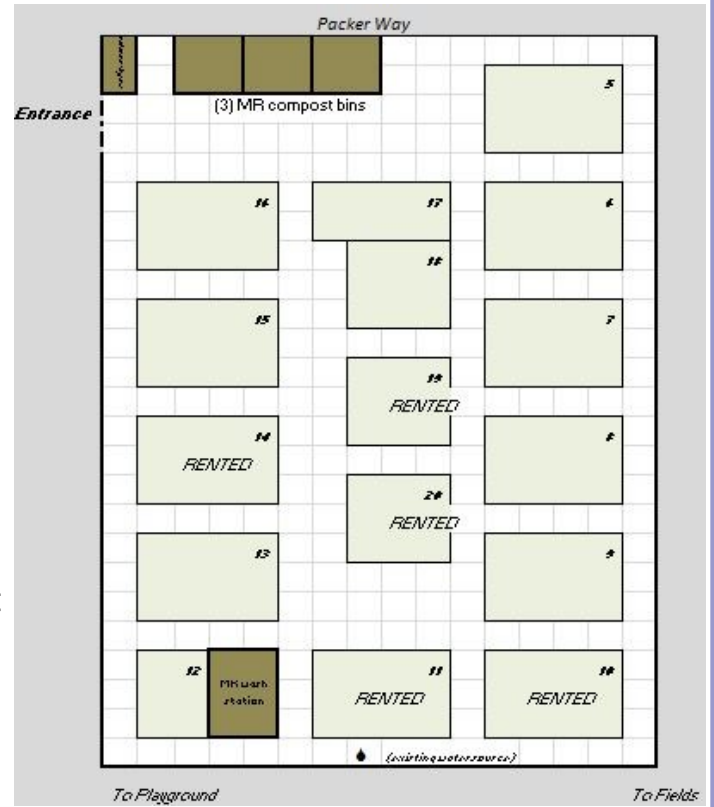

New irrigation!

Small Plot \$15

Medium Plot \$35

Large Plot \$40

Stop by the POA office for an application or find it on our website:

<http://www.cbsouth.net/pages/parks-rec.html>

Crested Butte South
Property Owners
Association and